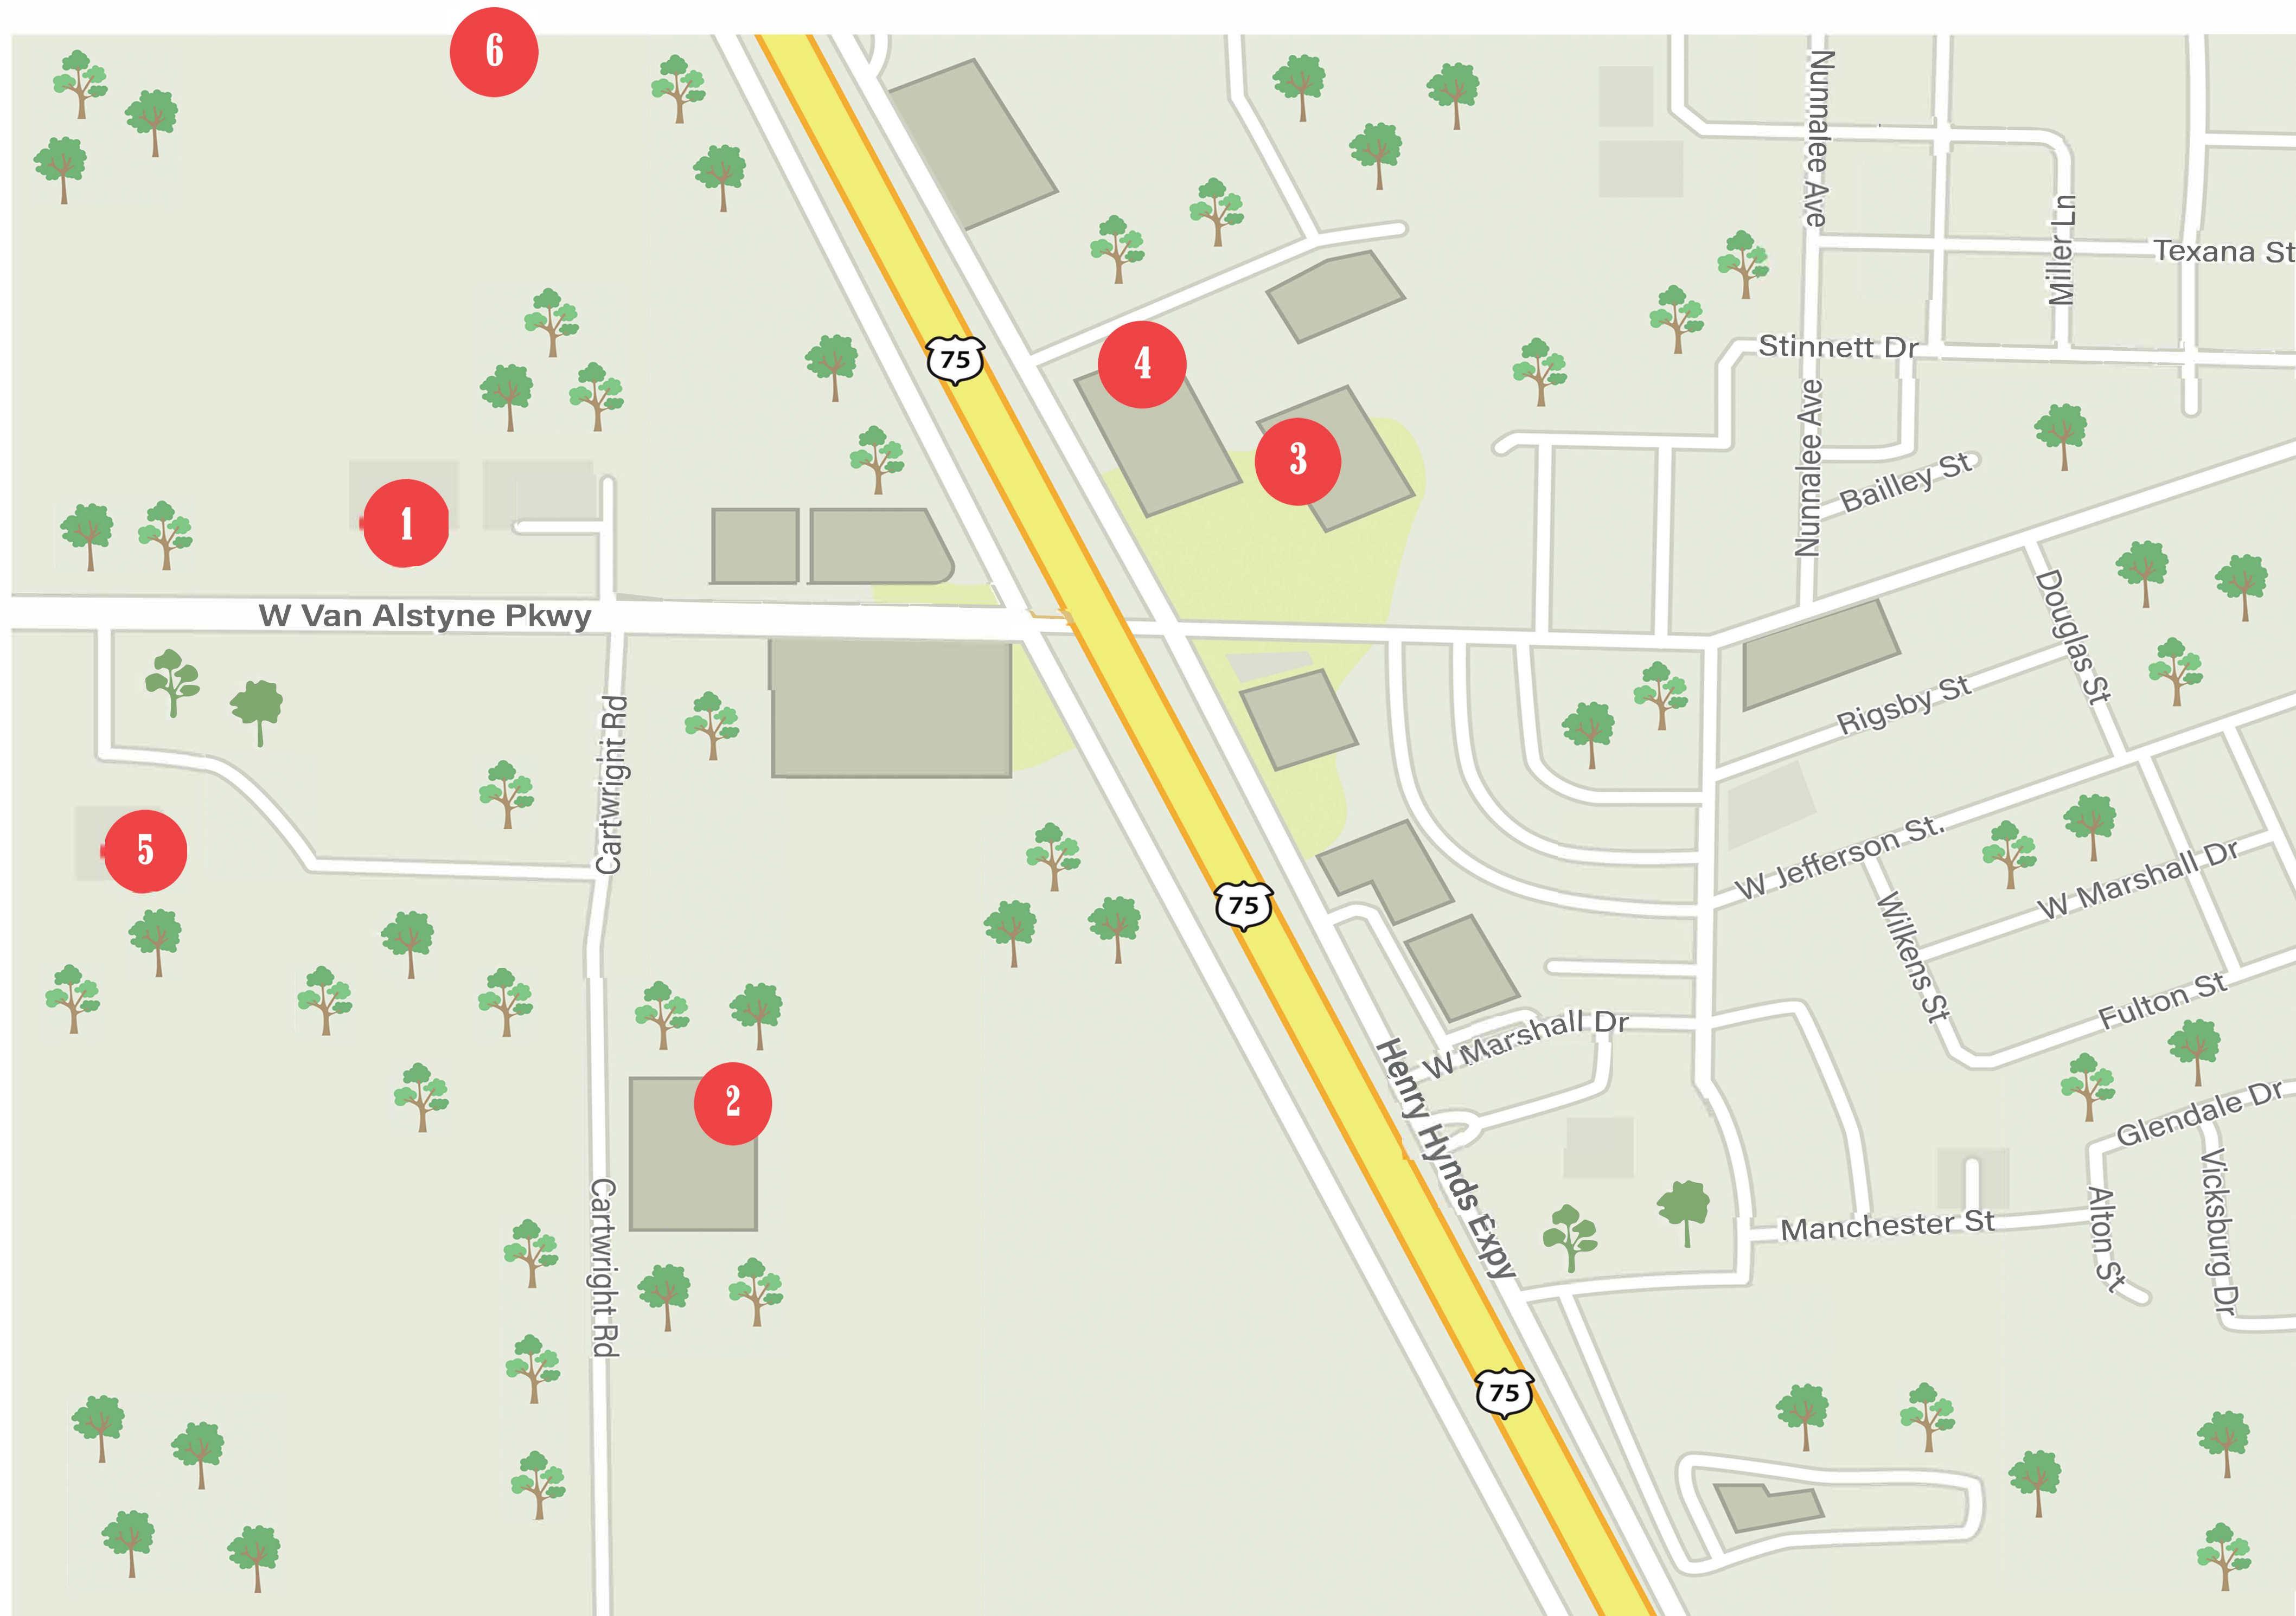

1

David Rodriguez
State Farm

InsuranceRodriguez.com
903-482-4134

2

Cooley Bay Winery
VAN ALSTYNE, TEXAS
COOLEYBAY.COM | (903) 375-1701

3

Honeylu's
COFFEE

HoneyLus.com
903-482-4041

4

Rivera's
Salva Tex-Mex
469-638-3825

5

GRAYSON
COLLEGE

www.GRAYSON.edu
903-463-8604

Important Numbers

- City Hall - 903-482-5426
- Non-Emergency Police - 903-482-5251
- City Water - 903-482-5426
- City Trash - 903-784-0124
- Library - 903-482-5991
- Senior Center - 903-482-6341
- Van Alstyne Museum - 903-814-1735
- Non-Emergency Fire - 903-482-6666
- Van Alstyne ISD - 903-482-8802
- Grayson County Tax - 903-482-6004

EVA'S ALL SEASONS GLASS
www.EvasAllSeasonGlass.com

For All Your Real Estate Needs

325.245.3510

Angelica Peña
Real Broker, LLC
Work Hard Be Kind
onereale.com/angelica-pena-1

6

469-441-1414

ROGER MYERS ELITE
BRAZILIAN JIU JITSU

www.RMELITEBJJ.COM

MOTINA BOOKS PUBLISHING

BOOKS FOR YOUR CLASSROOM AND BOOKS FOR YOUR BOOK CLUB

ARE YOU AN AUTHOR WITH QUESTIONS ABOUT YOUR PUBLISHING OPTIONS?

WE CAN HELP!
www.MOTINABOOKS.COM